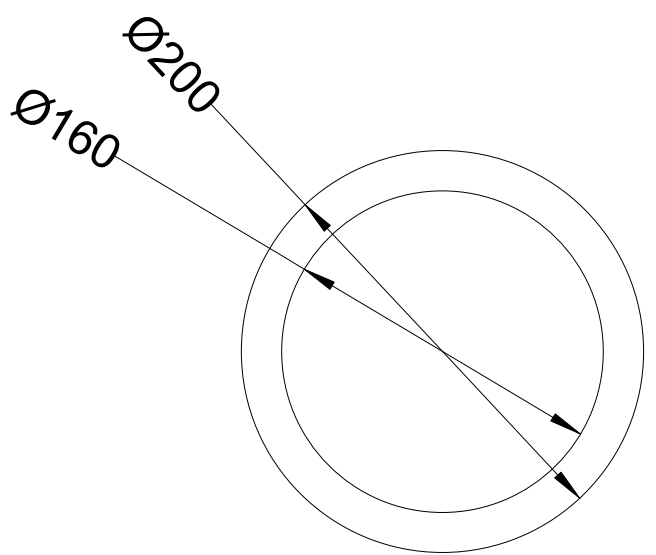

Cooking hole supports rings  
Material 2mm mild steel

Ins