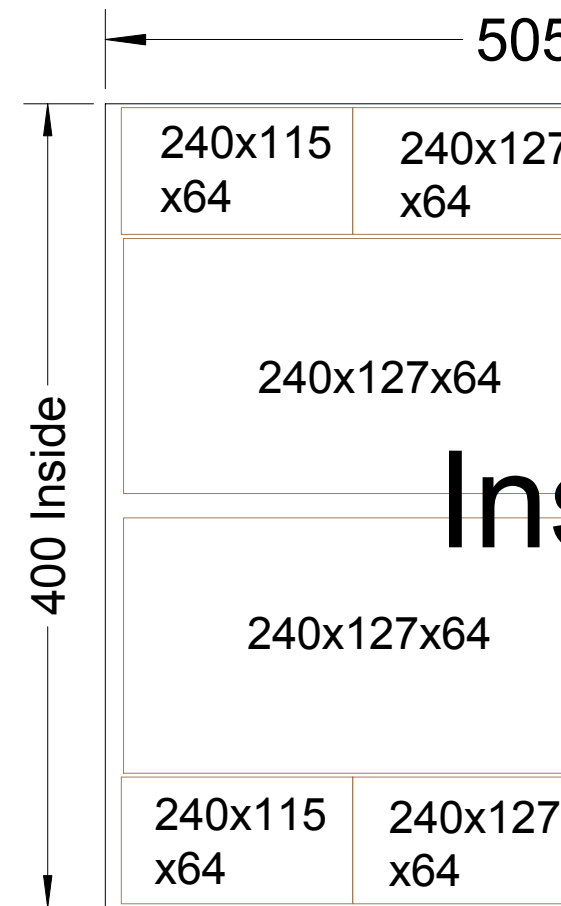

Cooking hole supports rings  
Material 2mm mild steel

Ins